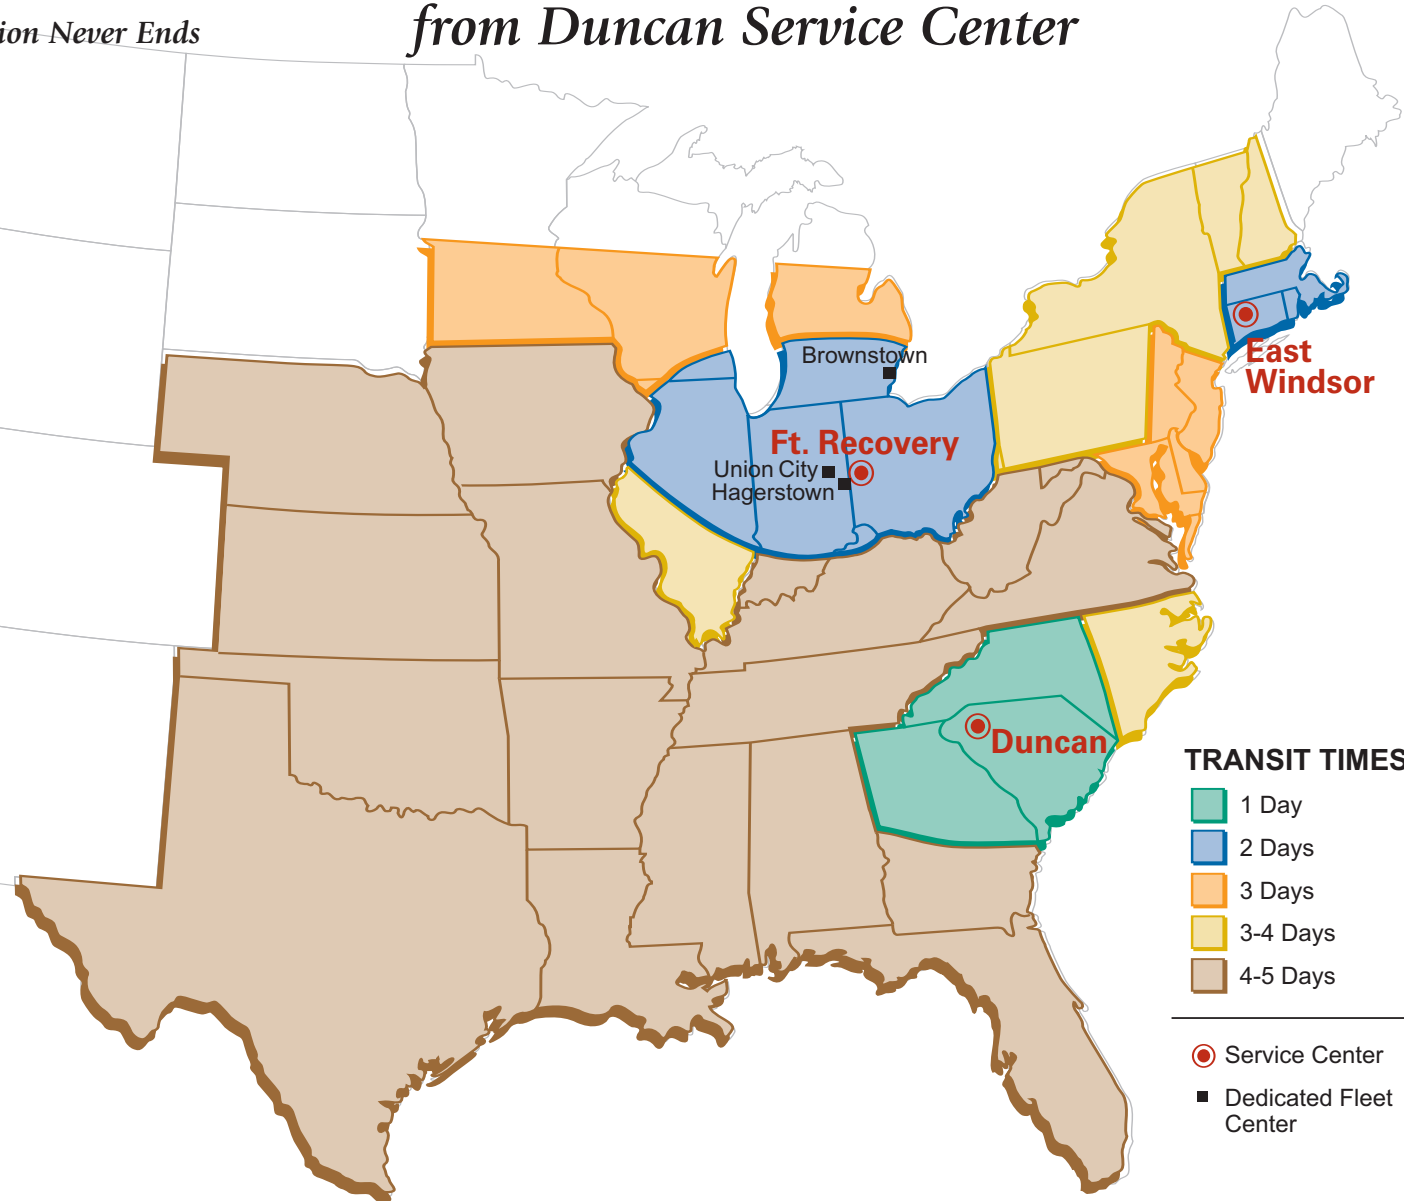

# LESS THAN TRUCKLOAD SERVICE AREA & TRANSIT TIMES from Duncan Service Center

### TRANSIT TIMES

- 1 Day
- 2 Days
- 3 Days
- 3-4 Days
- 4-5 Days

- Service Center
- Dedicated Fleet Center