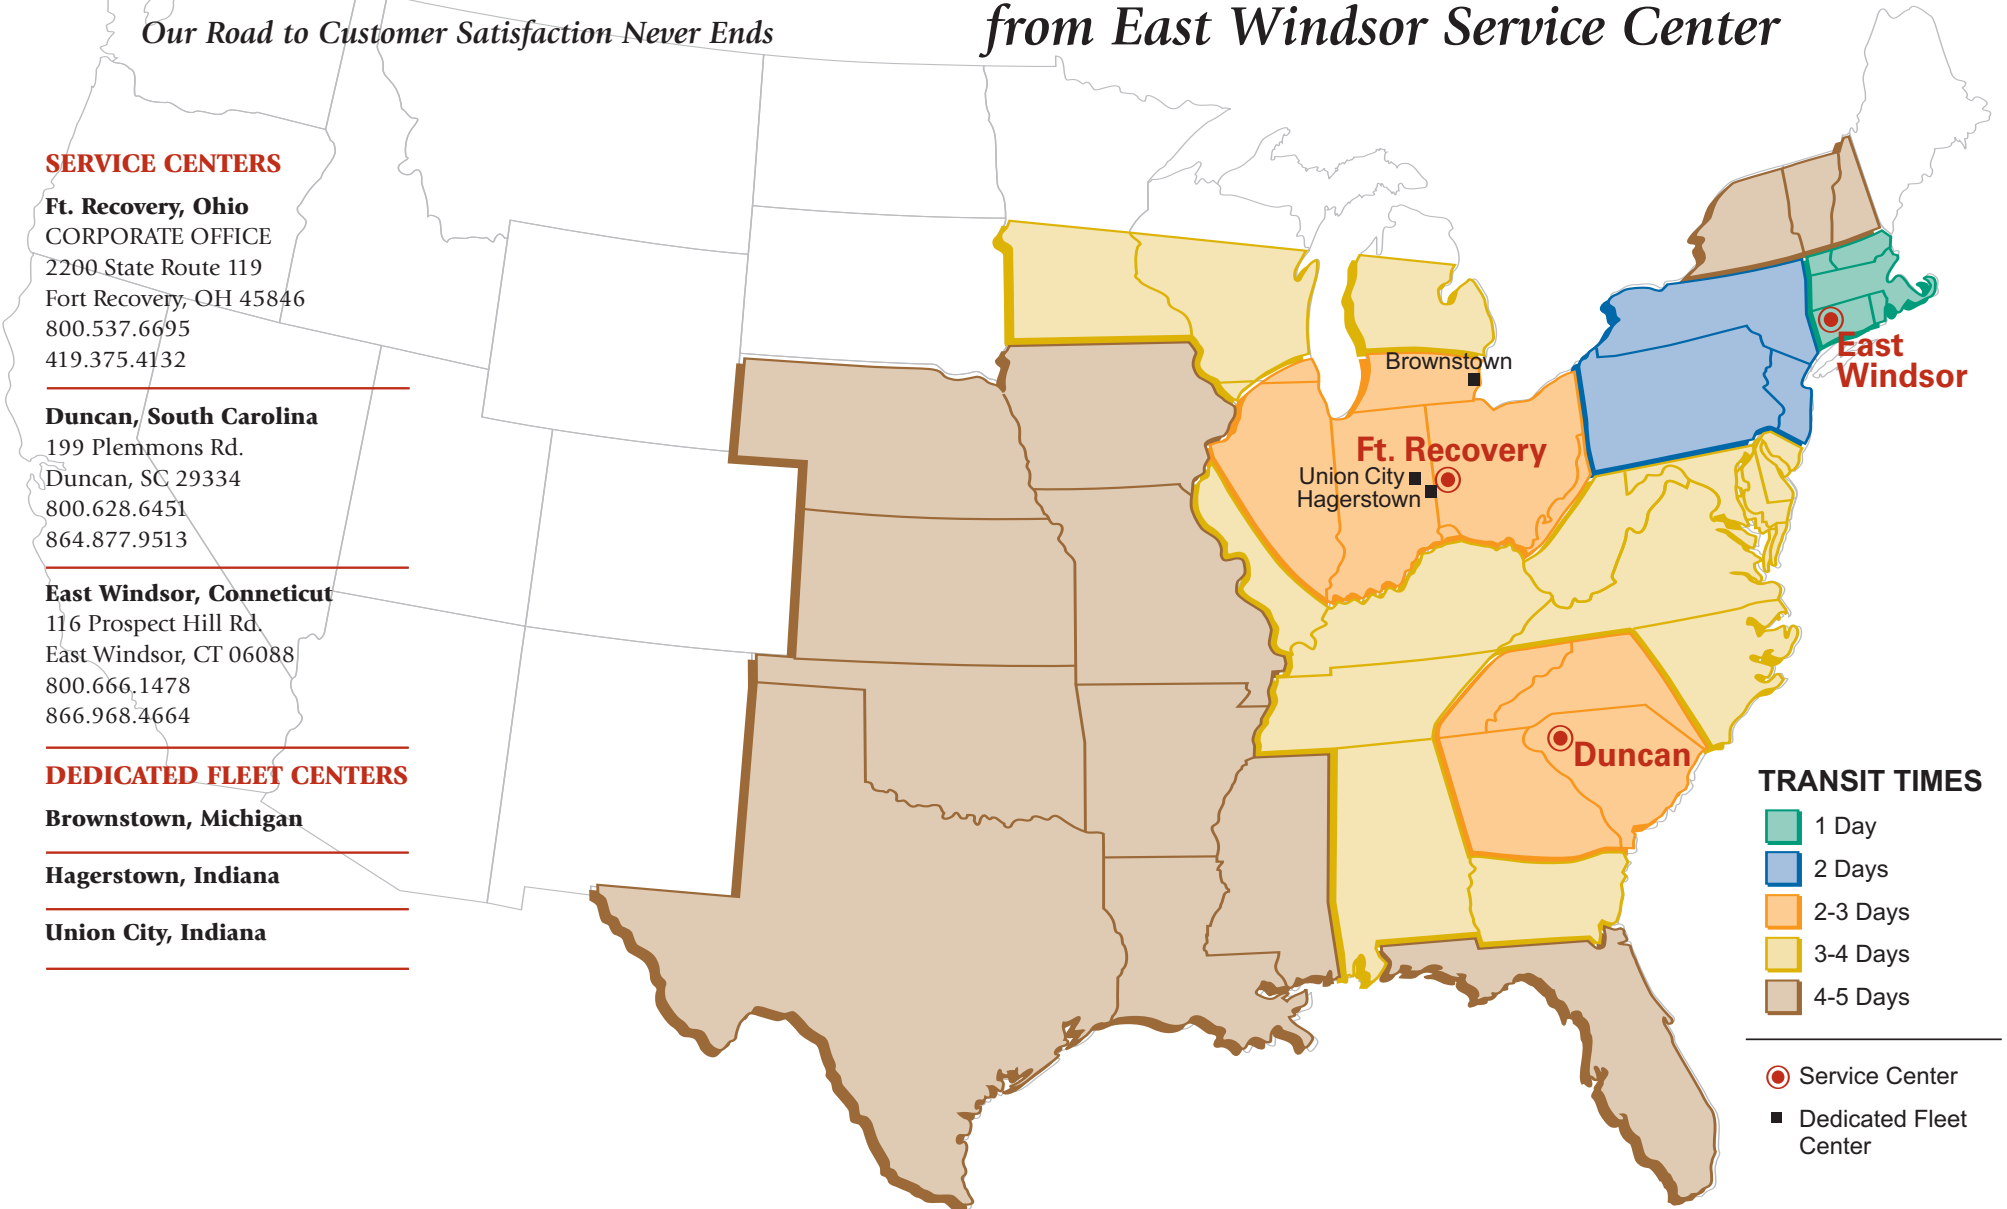

# LESS THAN TRUCKLOAD SERVICE AREA & TRANSIT TIMES *from East Windsor Service Center*

## SERVICE CENTERS

**Ft. Recovery, Ohio**  
CORPORATE OFFICE  
2200 State Route 119  
Fort Recovery, OH 45846  
800.537.6695  
419.375.4132

**Duncan, South Carolina**  
199 Plemmons Rd.  
Duncan, SC 29334  
800.628.6451  
864.877.9513

## TRANSIT TIMES

- 1 Day
- 2 Days
- 2-3 Days
- 3-4 Days
- 4-5 Days

- Service Center
- Dedicated Fleet Center