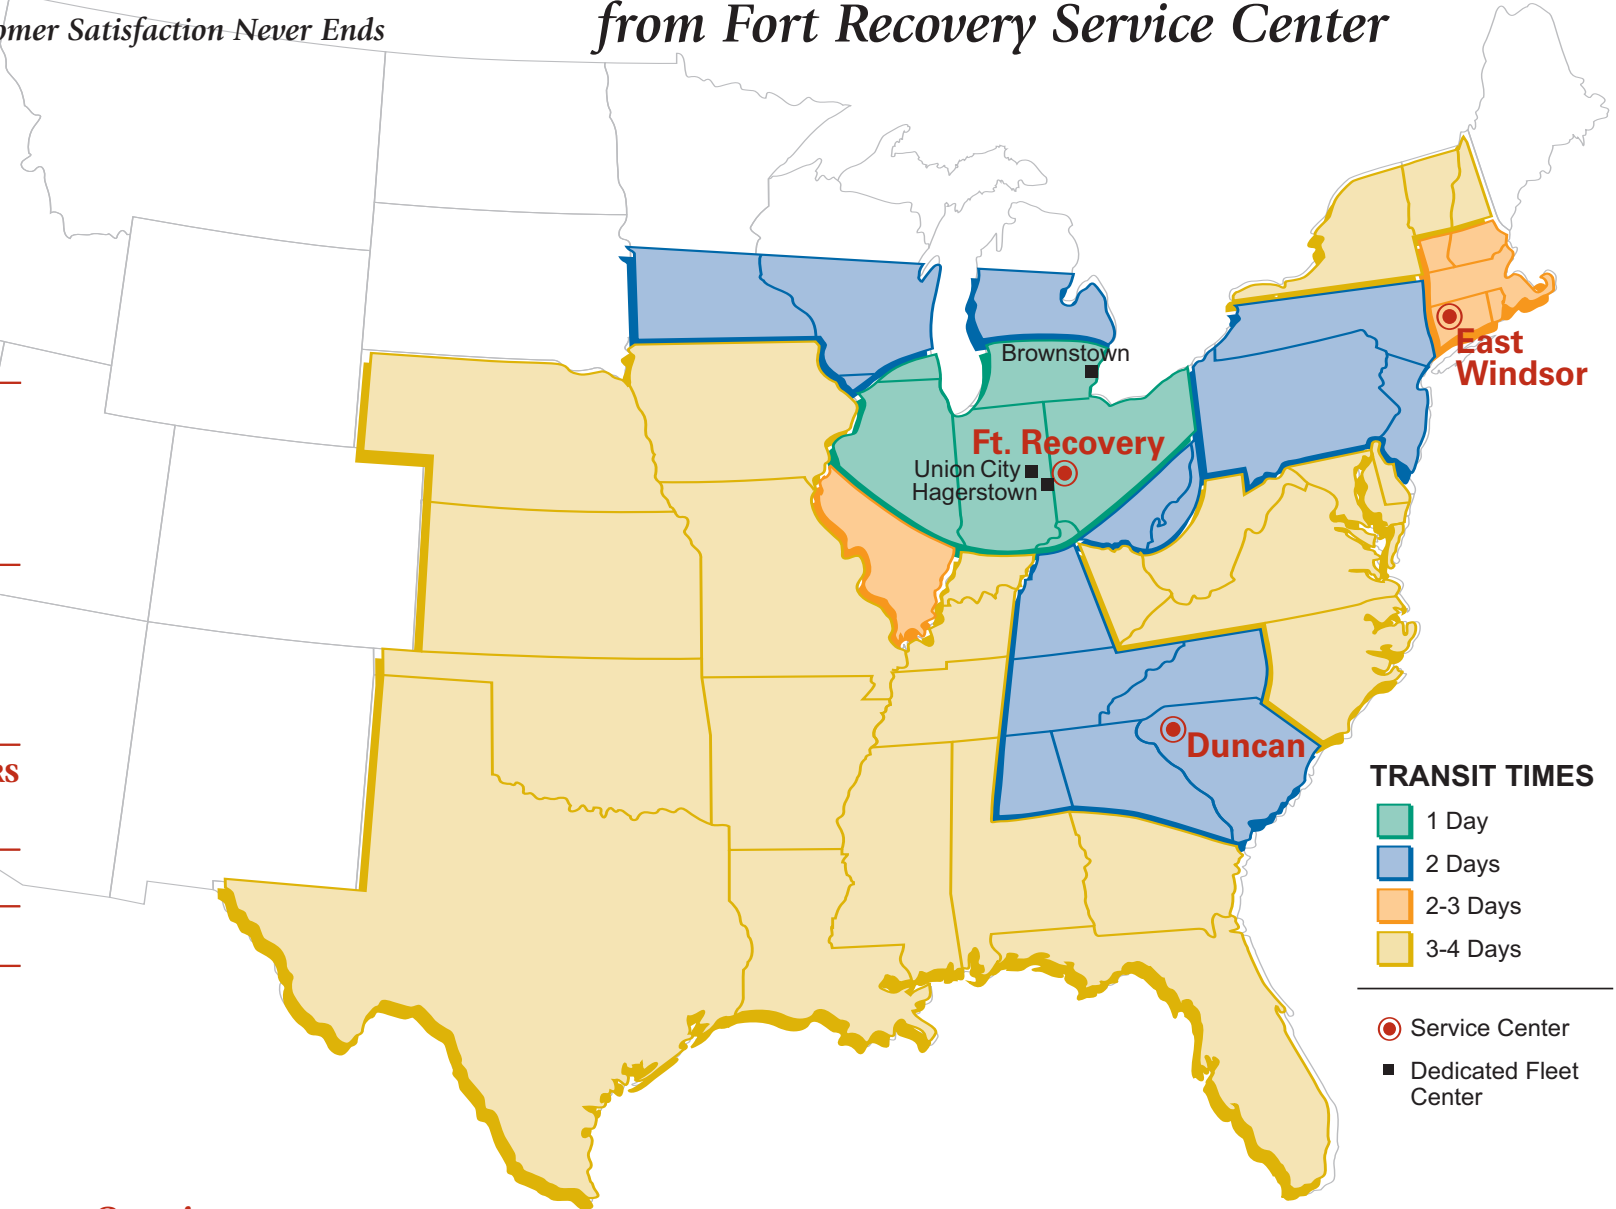

# LESS THAN TRUCKLOAD SERVICE AREA & TRANSIT TIMES *from Fort Recovery Service Center*

### TRANSIT TIMES

- 1 Day
- 2 Days
- 2-3 Days
- 3-4 Days

- Service Center
- Dedicated Fleet Center